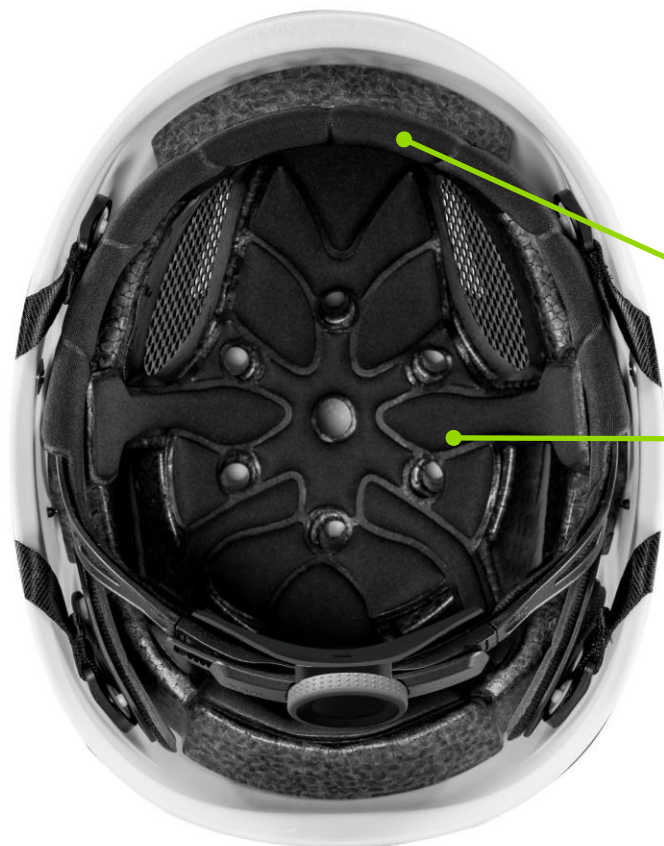

SUPERPLASMA SERIES AESTHETIC UPDATES

KASK

NEW Black Padding